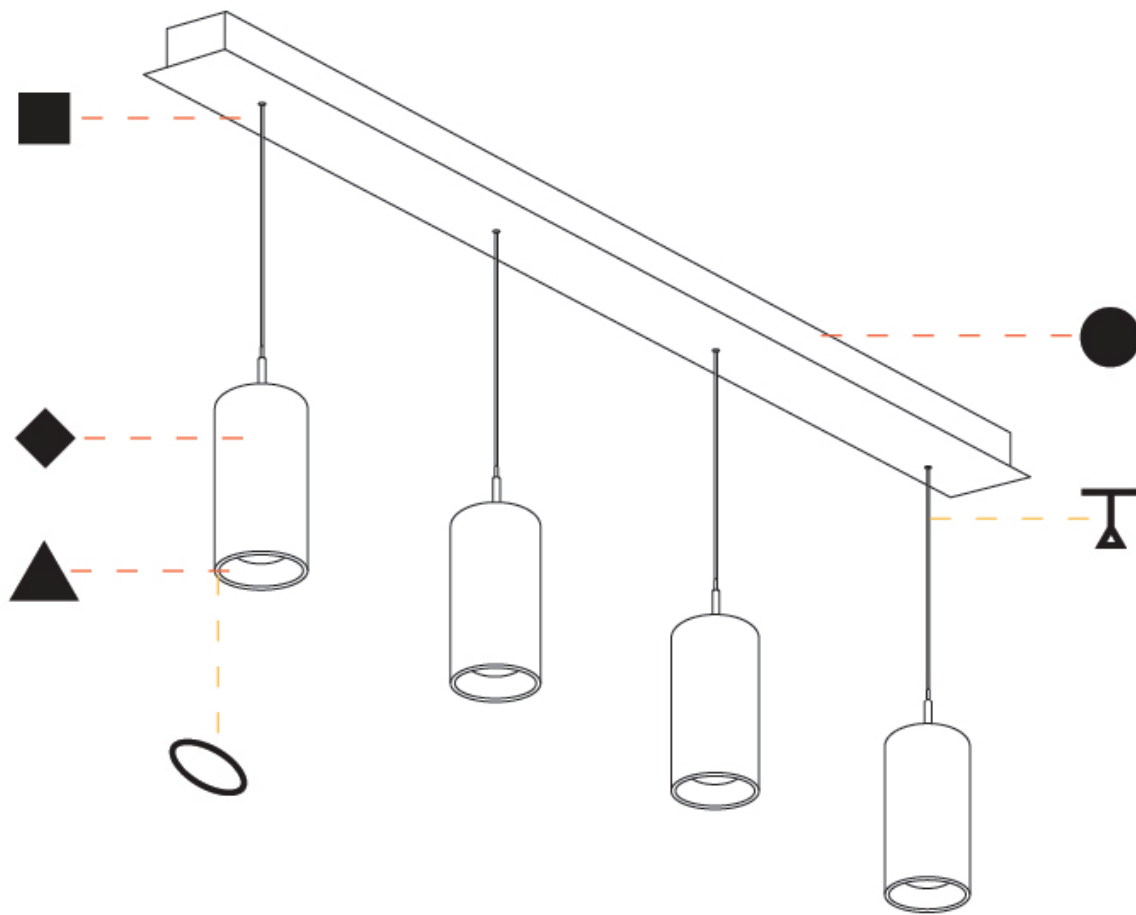

G-MINI CHANNEL HANGOVER SUSPENSION

A300624-

PROJECT	_____
TYPE	_____
SPECIFIER	_____
QUANTITY	_____
DATE	_____

A